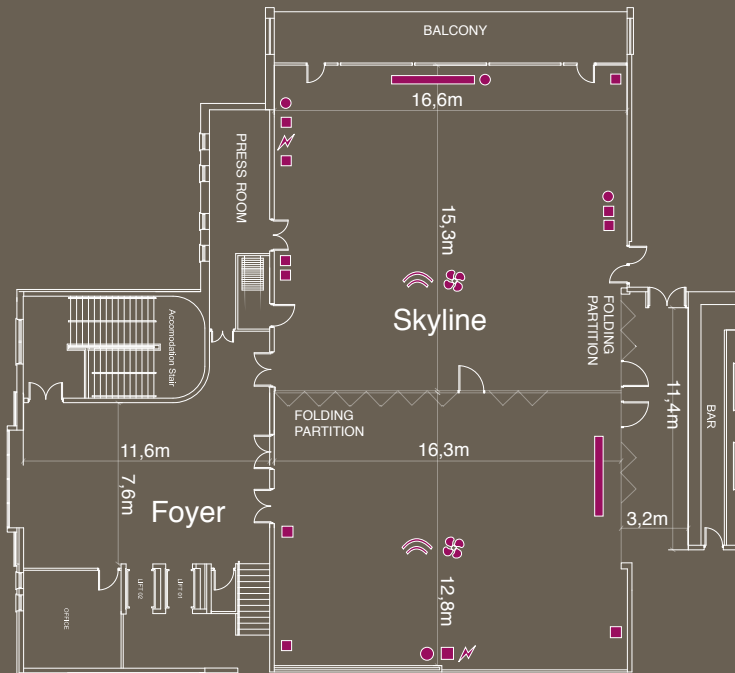

success

AT HOTEL KILKENNY

SKYLINE ROOM

Skyline at the Hotel Kilkenny

The Skyline is an event/conference centre situated on the fourth floor. The room offers magnificent sweeping views overlooking Kilkenny's cityscape. The Skyline is beautifully decorated, filled with natural light and is incredibly spacious due to its size and fantastic ceiling height. The natural light can be blocked due to our blackout system for presentations. The Skyline can cater for up to 750 delegates and can be divided to accommodate smaller meetings while still maintaining its impressive stature and natural light.

The view from the Skyline Balcony

Rooms	Theatre	Classroom	Boardroom	Ballroom
Skyline	750	360	n/a	500
Skyline1	350	130	100	200
Skyline2	350	130	100	200

Features

-  Screen
-  Electrical socket
-  Broadband Connection
-  Wifi
-  Air Conditioning
-  Three Phase Power Source