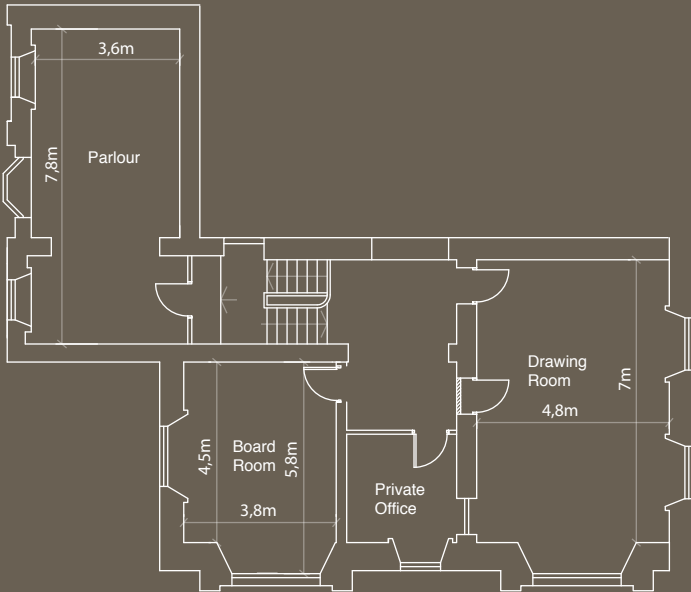

success

AT HOTEL KILKENNY

A MEETING PLACE

Our Syndicate Rooms

The stylishly decorated Syndicate Rooms are located in the quaint 18th century Rosehill House and can cater for small to medium sized meetings. These rooms combine a wonderful old world atmosphere with all the comforts of modern technology.

Features

All of our syndicate rooms are fitted with screens, phones, electrical sockets, wifi and broadband connections.

	Theatre	Class	U Tables	U Chairs	Board	Dimensions
Drawing	30	18	16	20	20	7m x 5m
Parlour	20	12	14	16	14	7.8 x 3.5
Board	N/A	N/A	N/A	10	8	4m x 4.5